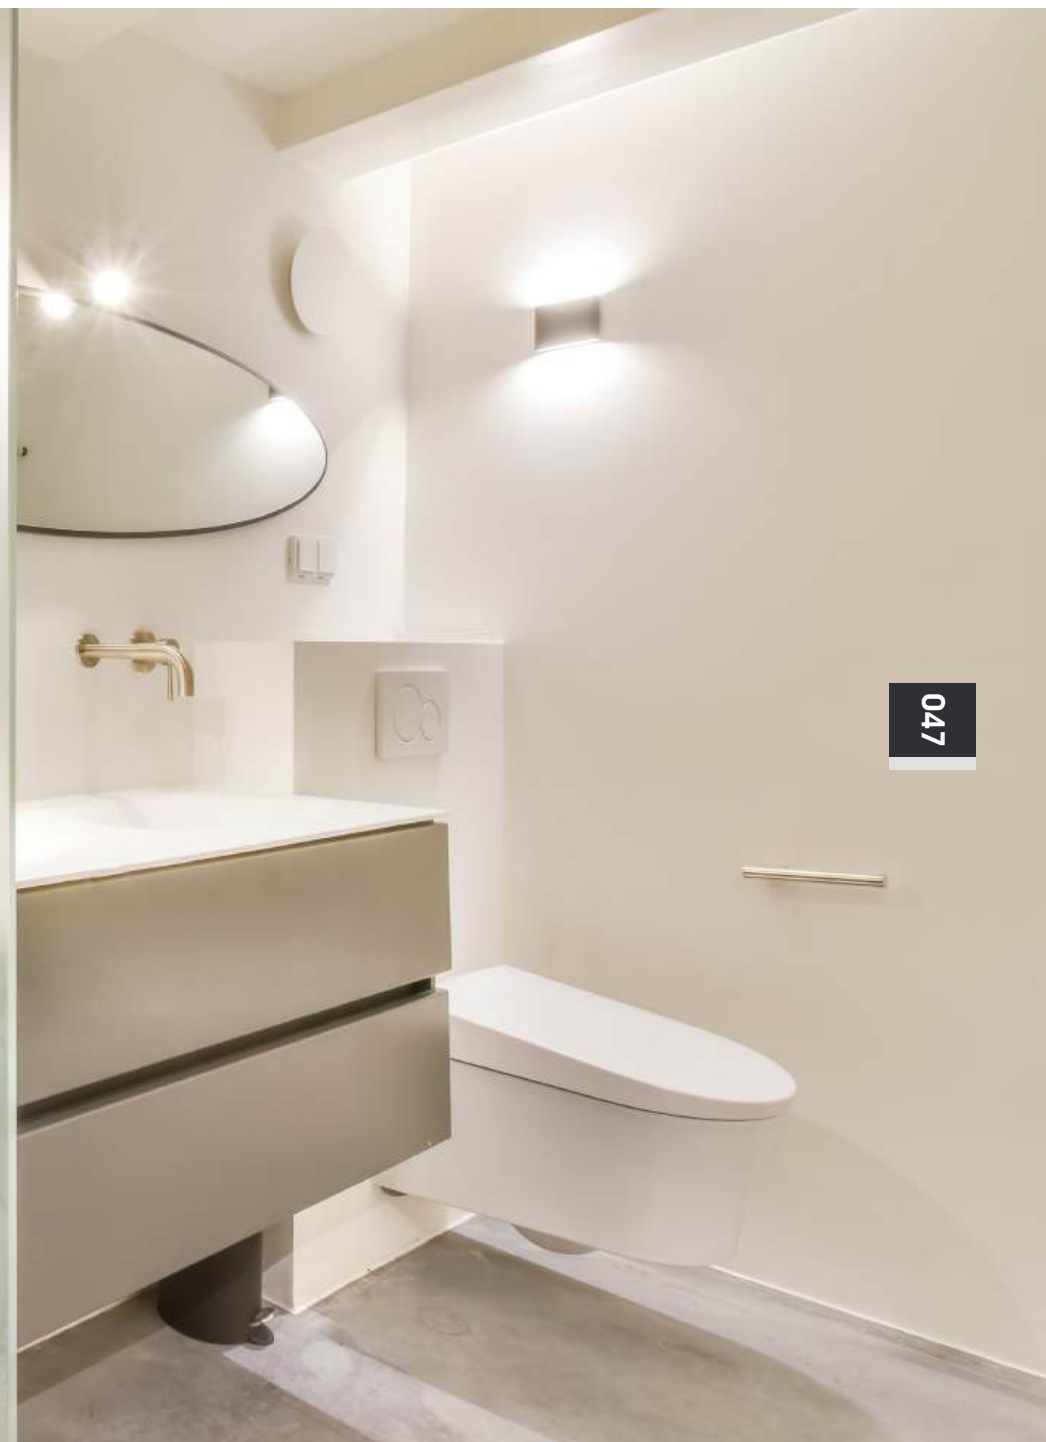

arteo

Strataveris

046

Jumbo Slabs
330x164

Bookmatch

Recycled

Medium Slabs
310x152

Polished Finish

Touch Finish

047