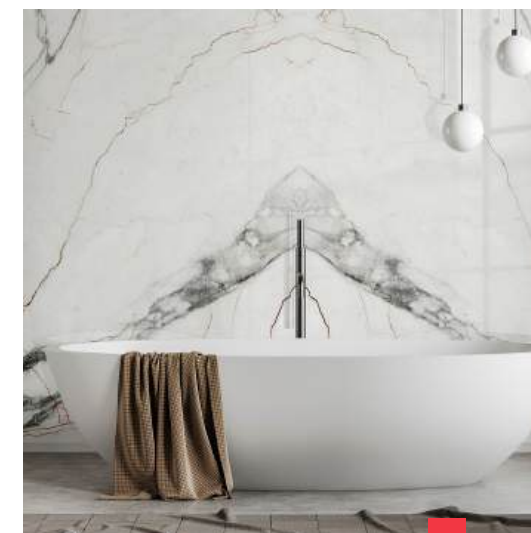

# DESTINATION OF USE

010

Livingroom  
Decoración

Tabeltop

Bathroom  
Countertop

Kitchen  
Countertop

Decorative  
Wall

Arteo surfaces, due to their characteristics, are suitable for installation in different settings. The slabs are a perfect finishing for all interior spaces, including countertops, kitchen worktops and furniture in general.