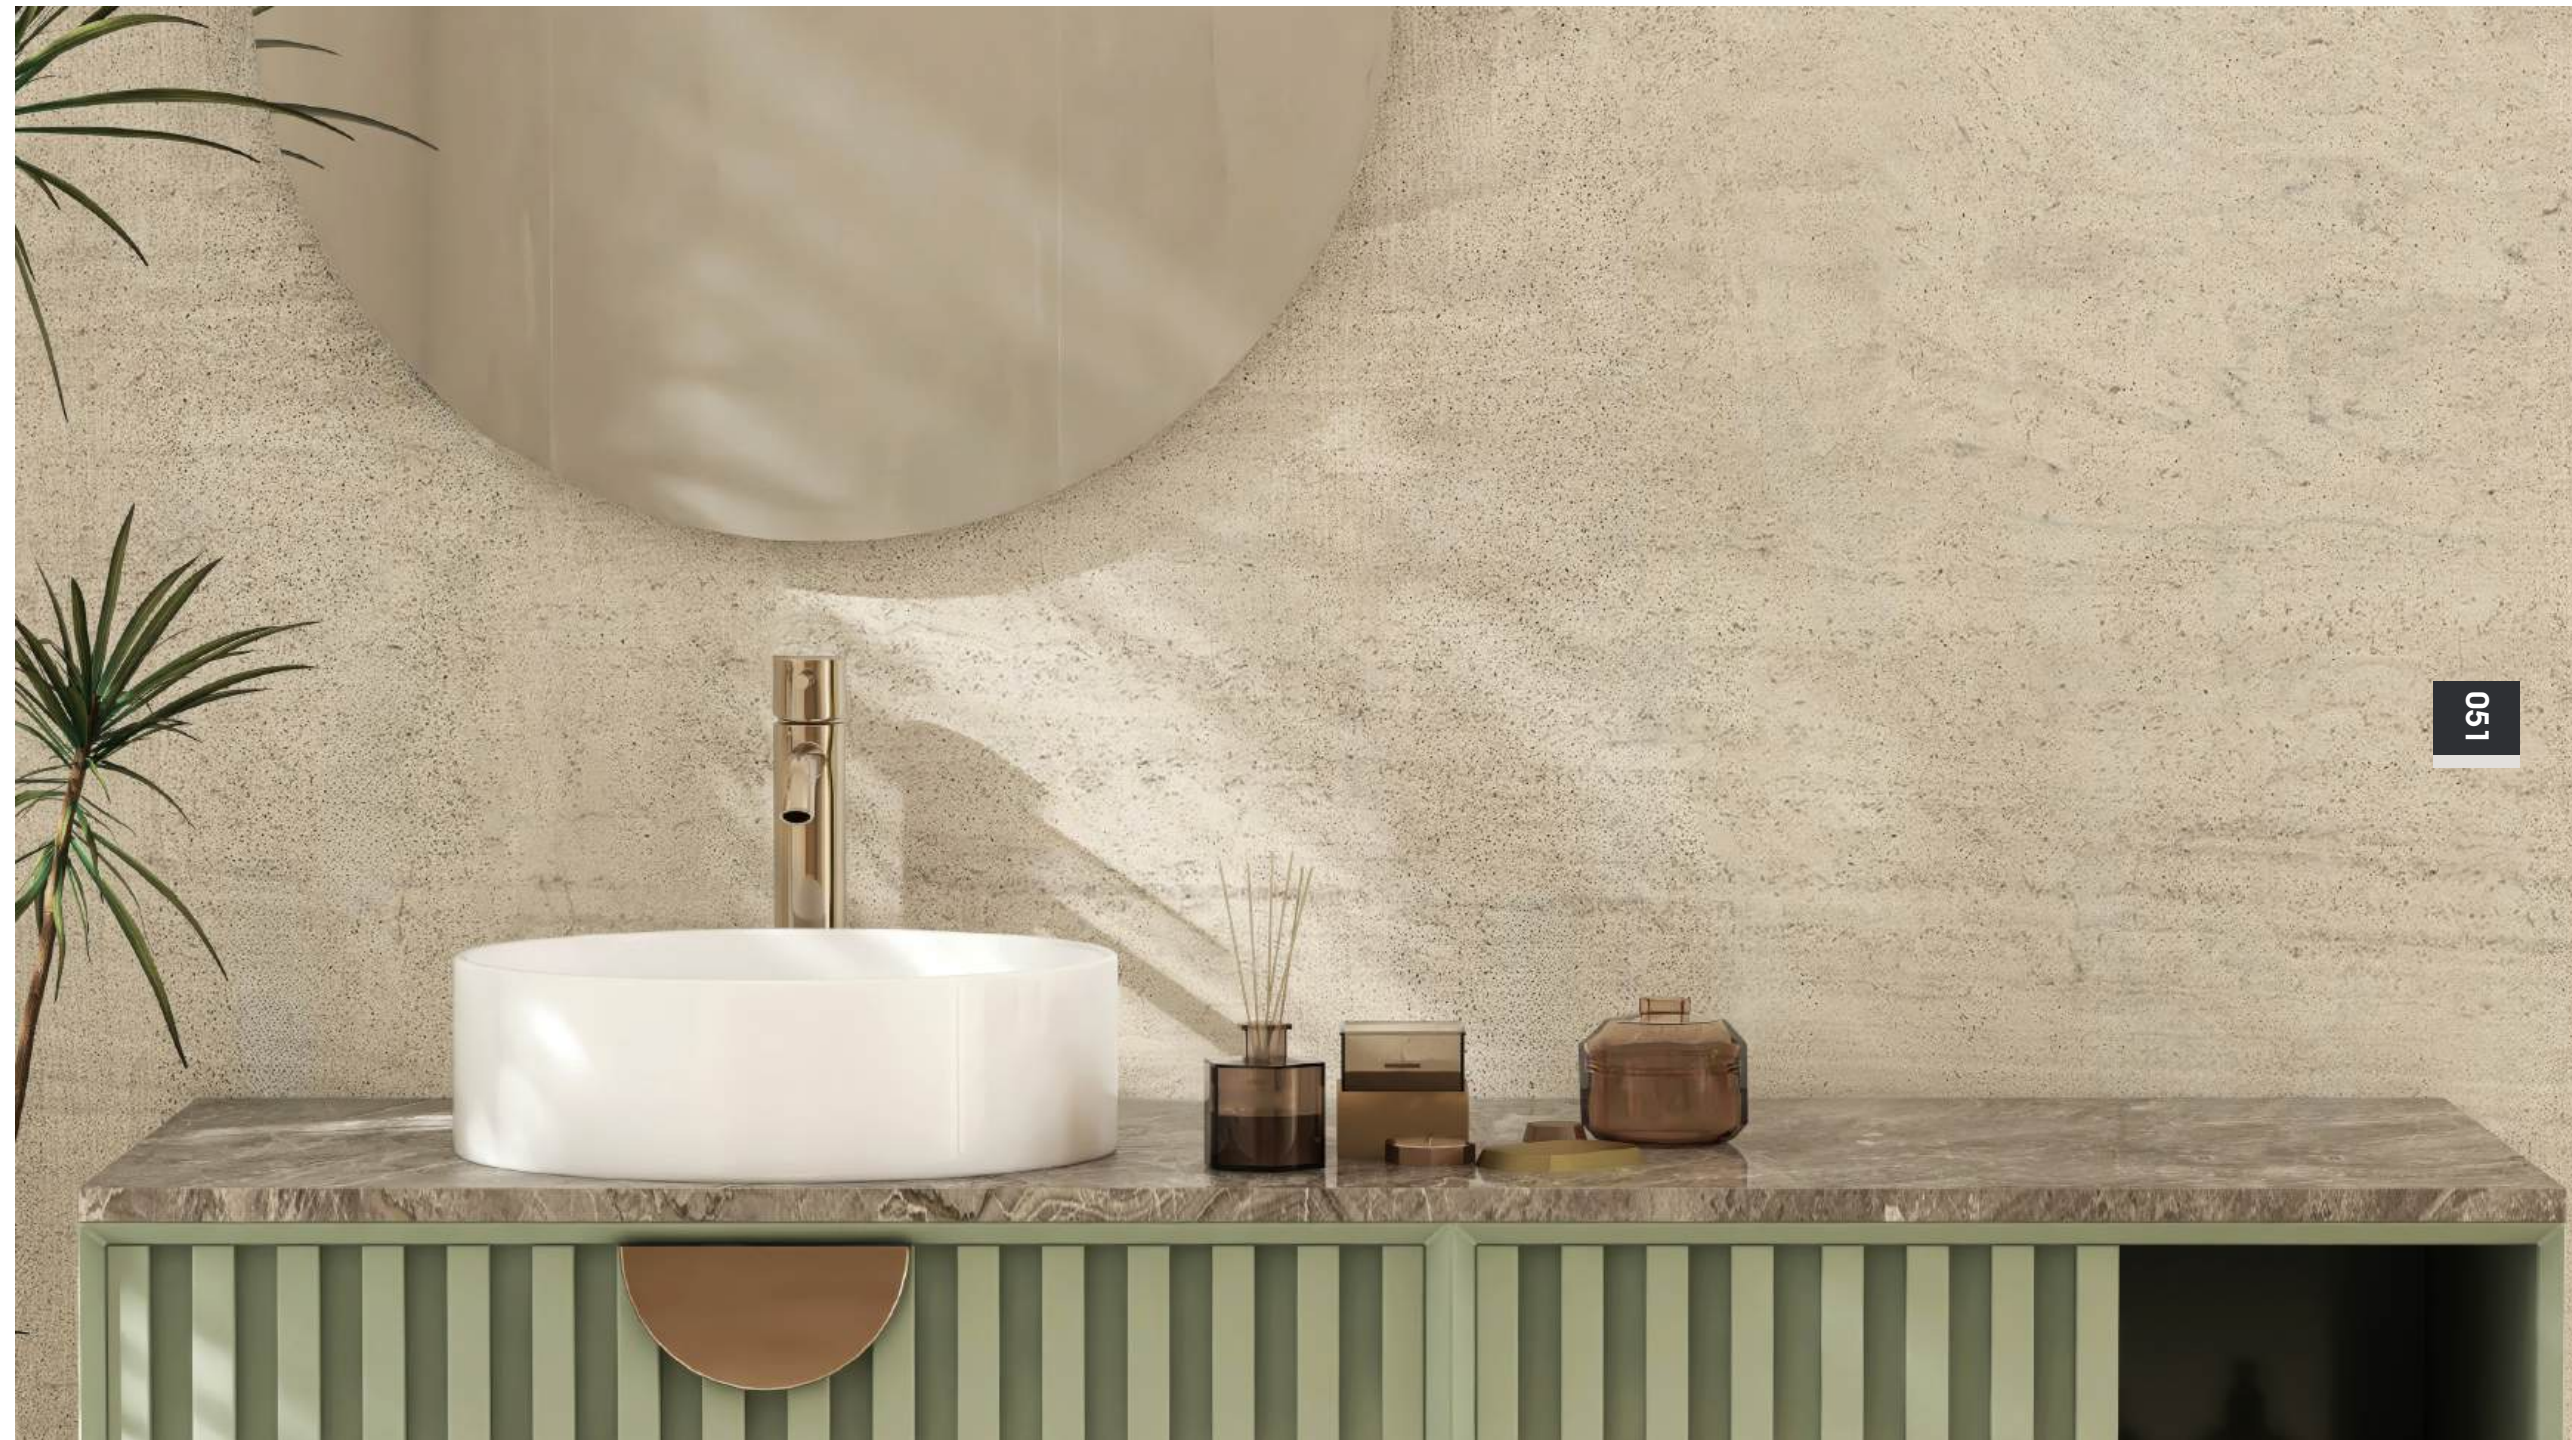

arteo

Velora Bone

050

Jumbo Slabs
330x164

Bookmatch

Recycled

Medium Slabs
310x152

Polished Finish

Touch Finish

051