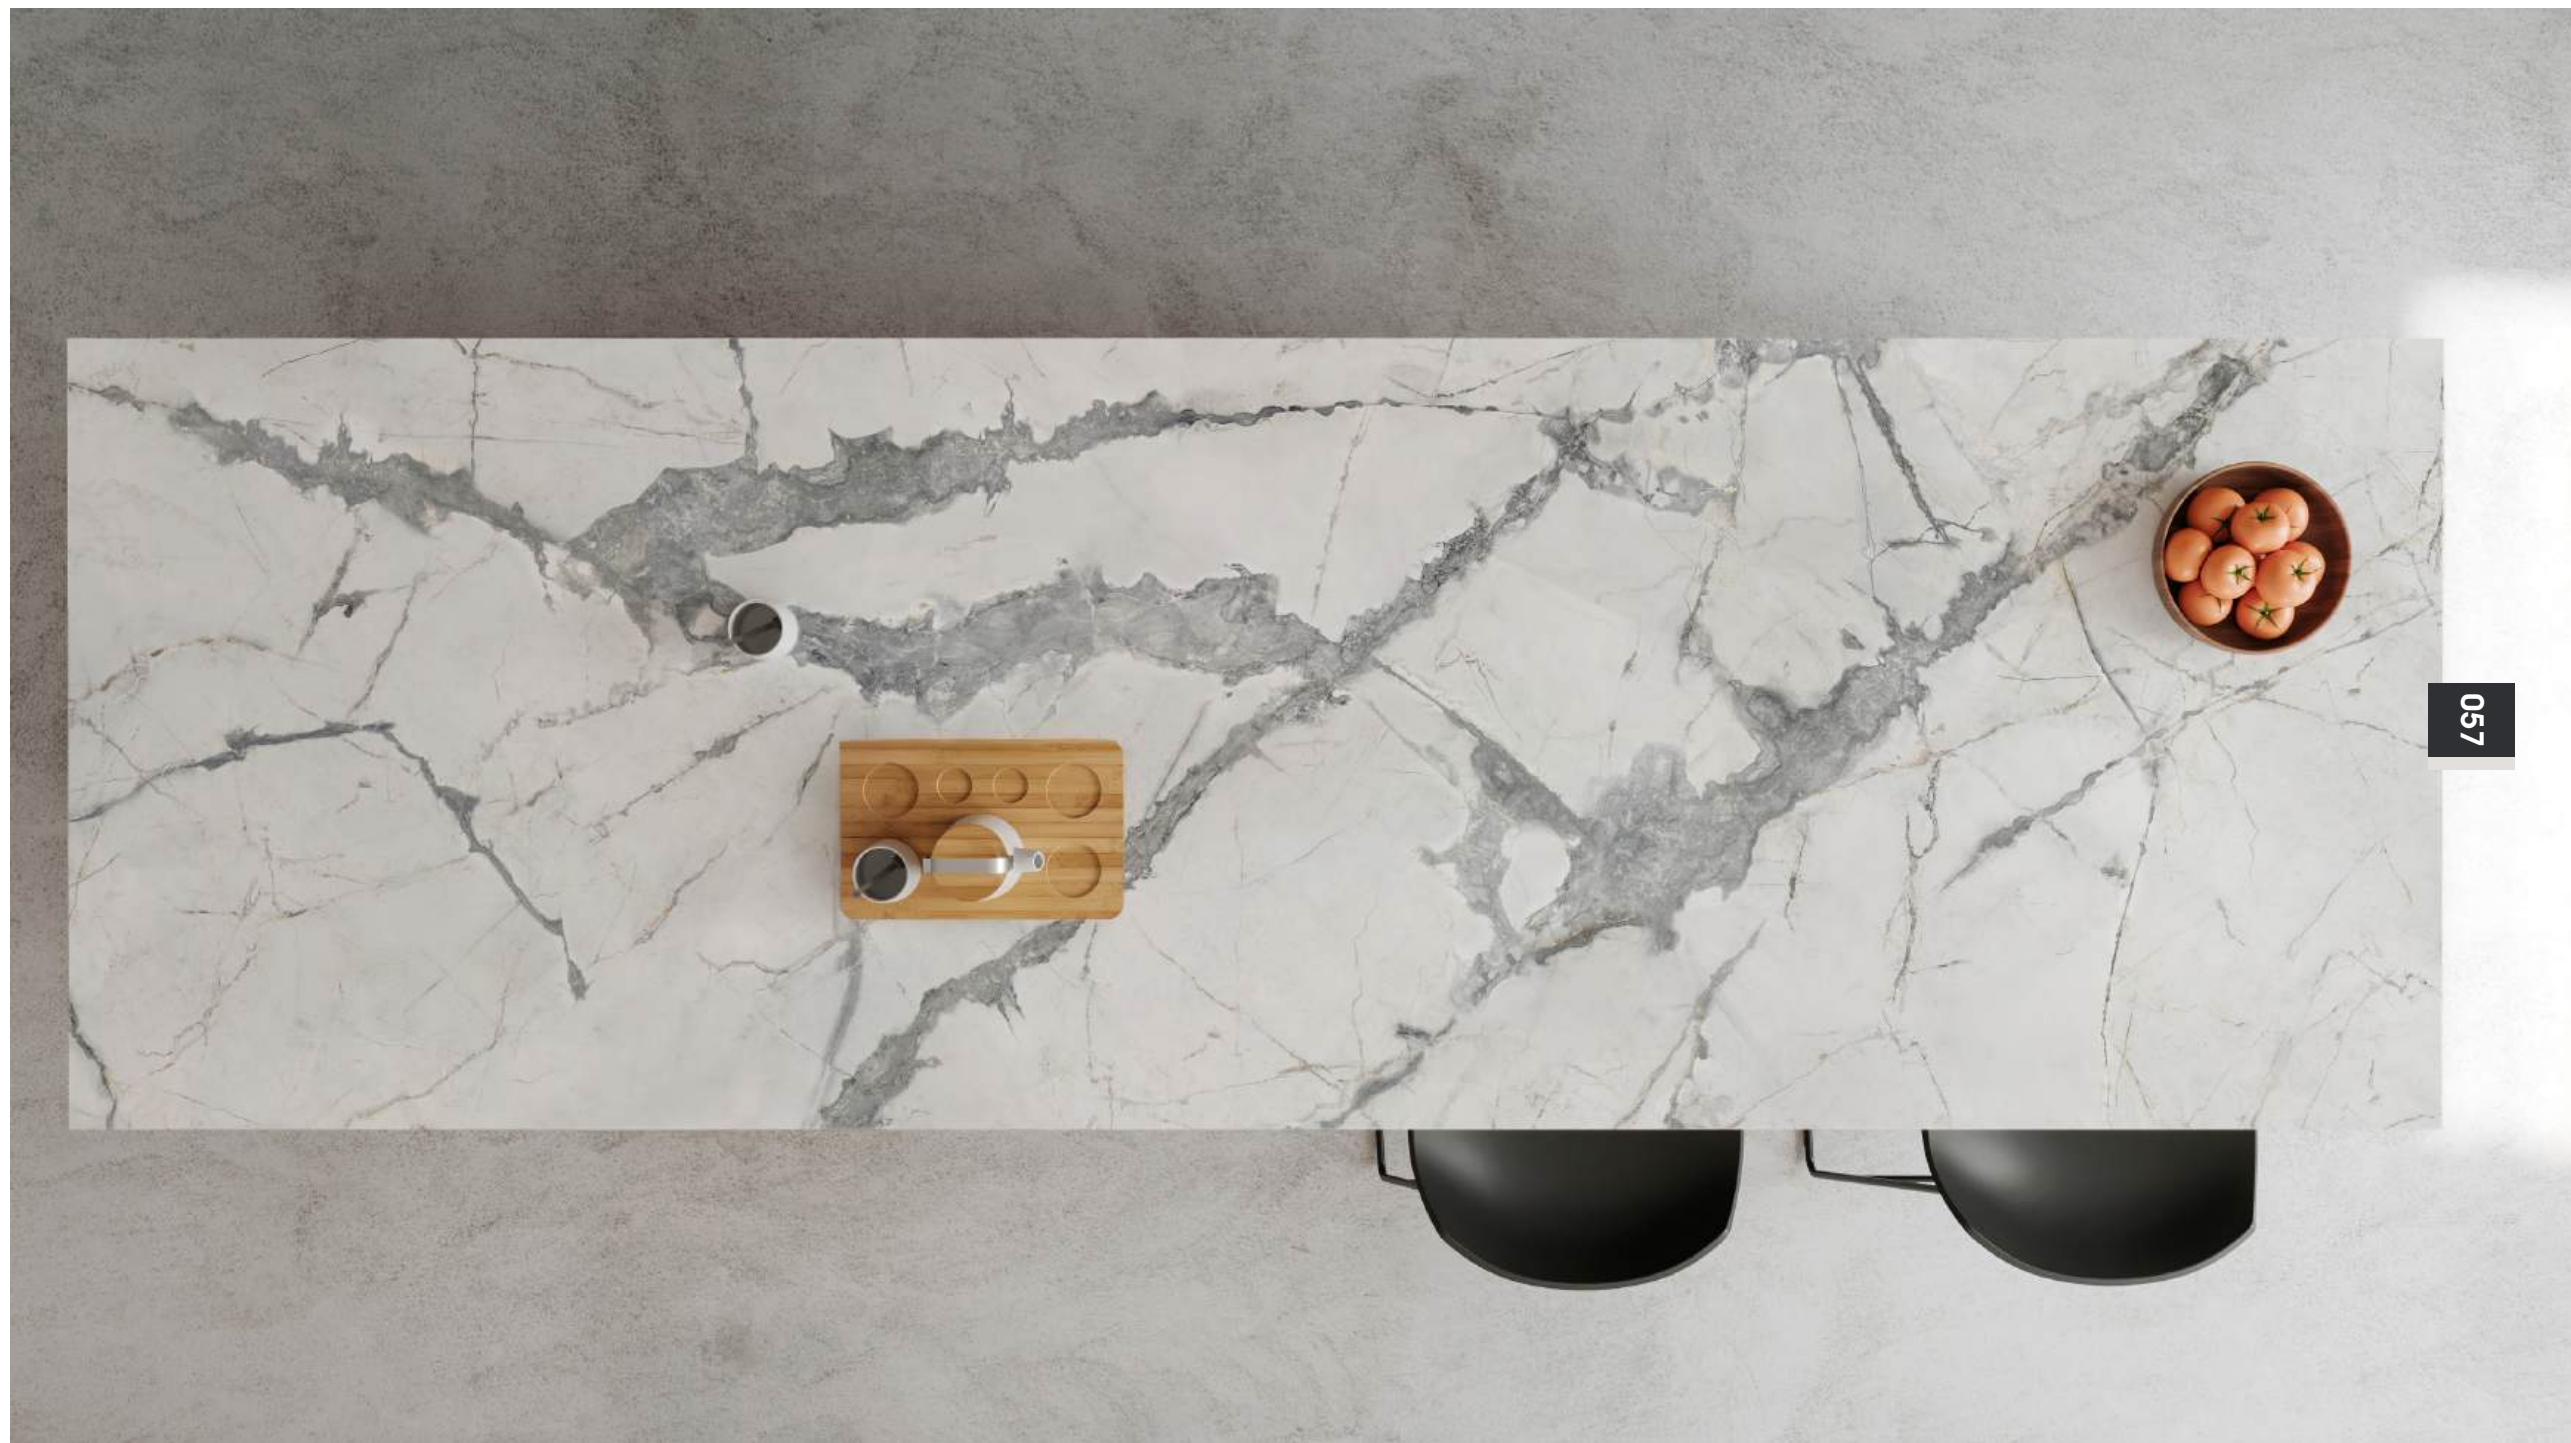

arteo

Terevia White

056

Jumbo Slabs
330x164

Bookmatch

Recycled

Medium Slabs
310x152

Polished Finish

Touch Finish

057