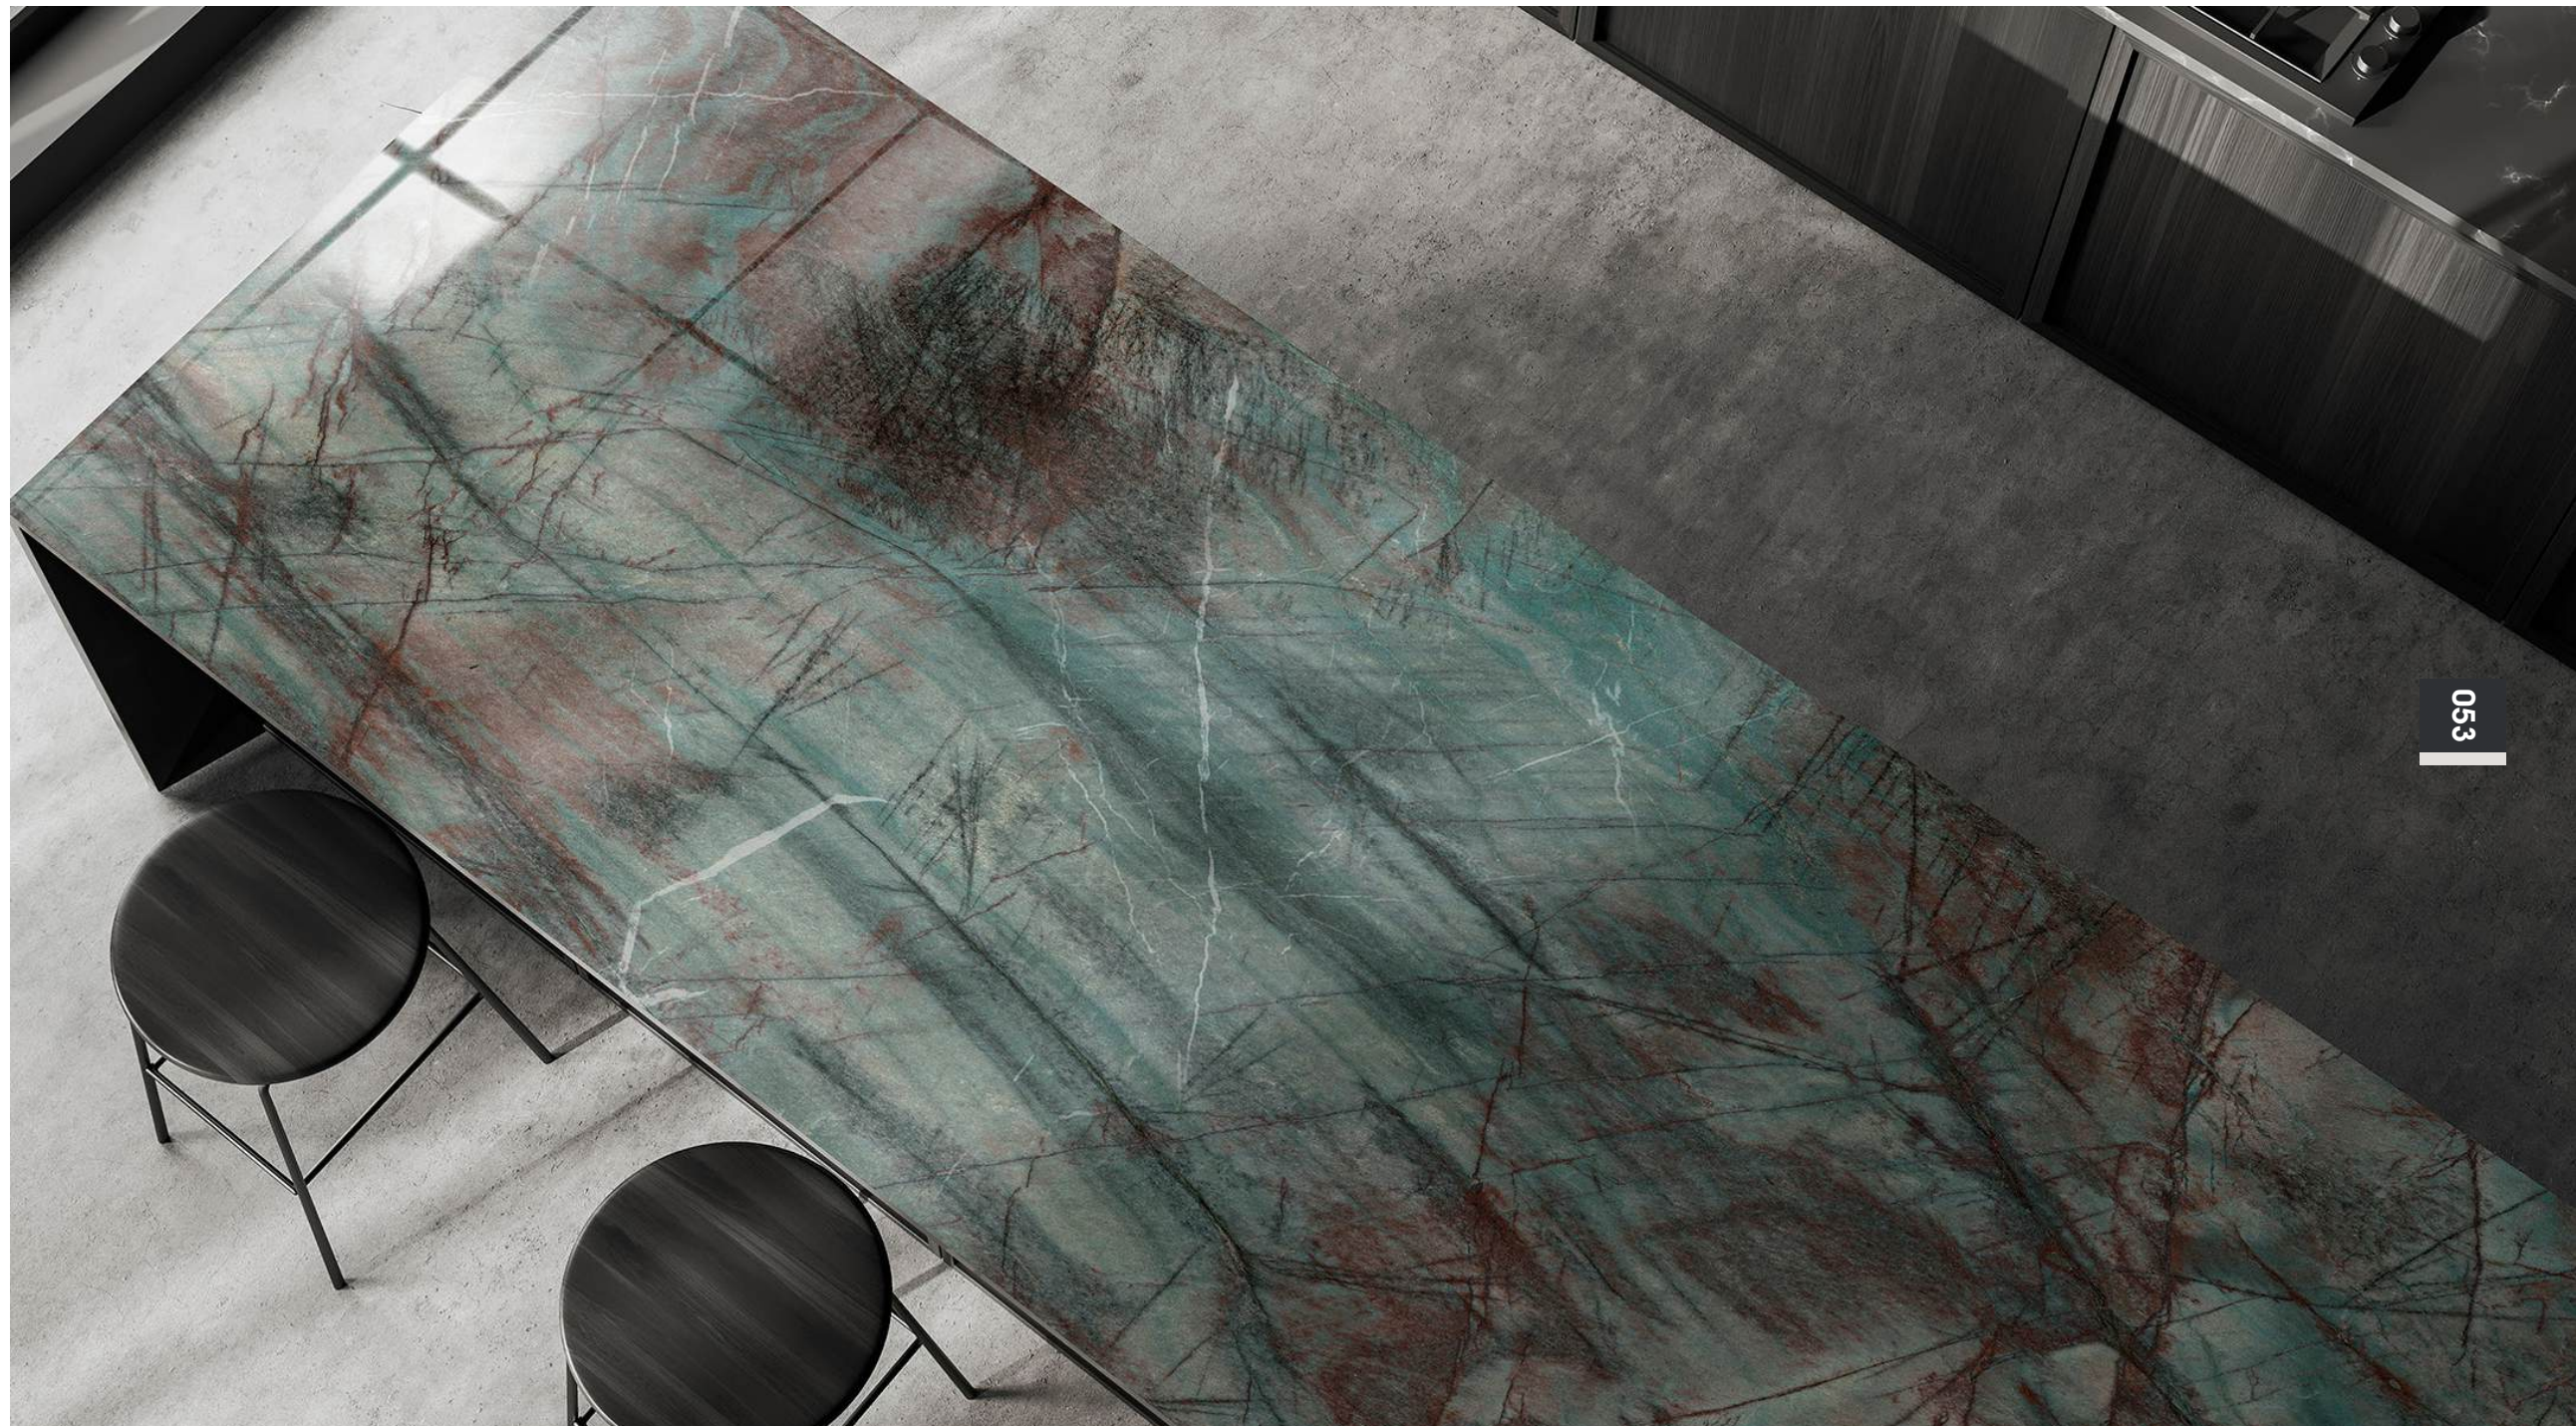

arteo

Selvion

052

Jumbo Slabs
330x164

Bookmatch

Recycled

Medium Slabs
310x152

Polished Finish

Touch Finish

053